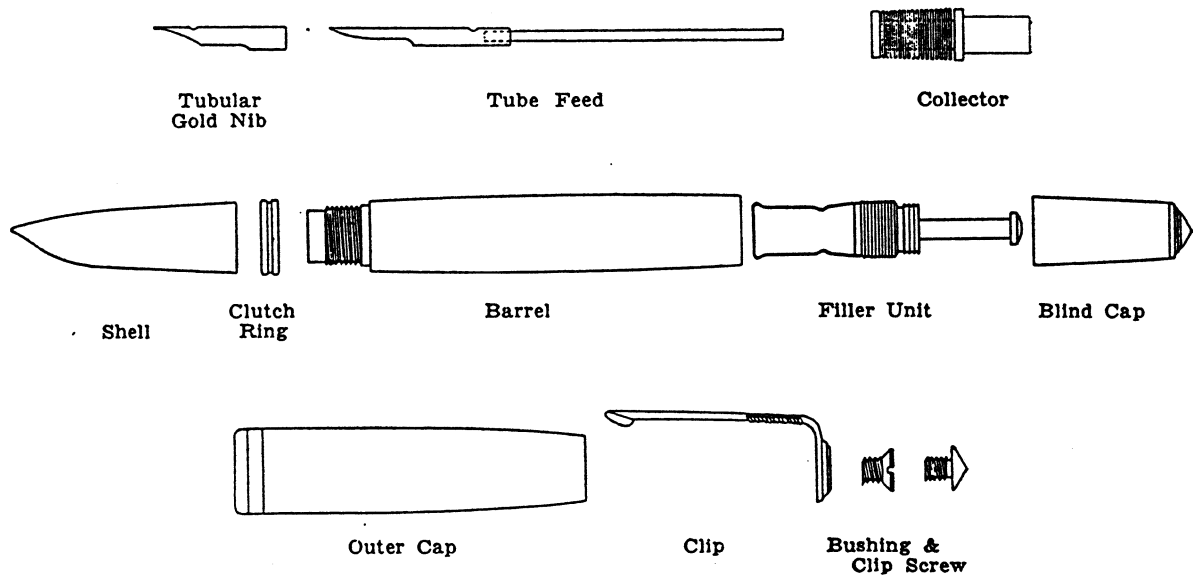

Parts for Parker "51" Pens

List Price	$50.00 Heirloom	$25.00 Heritage	$17.50 Signet	$15.00 Gold Cap	$12.50 Silver Cap
Nib Assembly ..... (Nib, tube feed and collector)	4.50	4.50	4.50	4.50	4.50
Tubular Gold Nib	3.50	3.50	3.50	3.50	3.50
Tube Feed	.30	.30	.30	.30	.30
Collector	.70	.70	.70	.70	.70
Barrel Assembly ..... (Barrel, filler unit and blind cap)	4.95	4.95	4.95	3.95	3.95
Barrel	1.80	1.80	1.80	1.80	1.80
Filler Unit	.60	.60	.60	.60	.60
Blind Cap	1.50	1.50	1.50	.50	.50
Shell	.90	.90	.90	.90	.90
Clutch Ring	.15	.15	.15	.15	.15
Cap Assembly ..... (Cap, clip, bushing and clip screw)	41.70	21.70	9.70	7.20	4.70
Outer Cap	29.00	9.00	9.00	6.50	4.00
Clip	12.60	12.60	.60	.60	.60
Bushing	.05	.05	.05	.05	.05
Clip Screw	.05	.05	.05	.05	.05